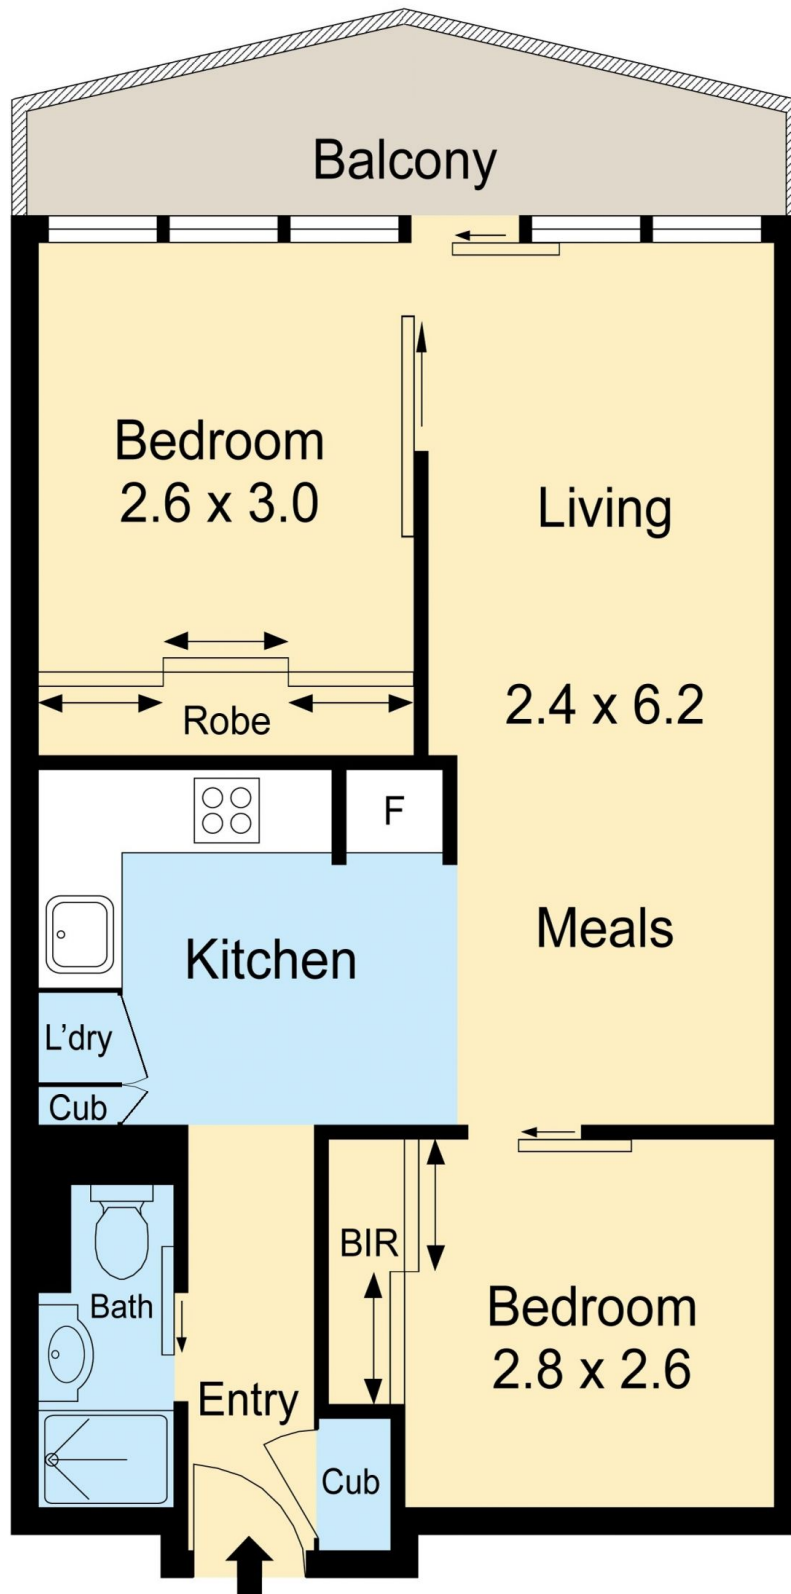

ALL INFORMATION CONTAINED HERE IN IS GATHERED FROM SOURCES WE BELIEVE TO BE RELIABLE. HOWEVER WE CANNOT GUARANTEE ITS ACCURACY AND INTERESTED PERSONS SHOULD RELY ON THEIR OWN ENQUIRES. DIMENSIONS ARE APPROXIMATE.