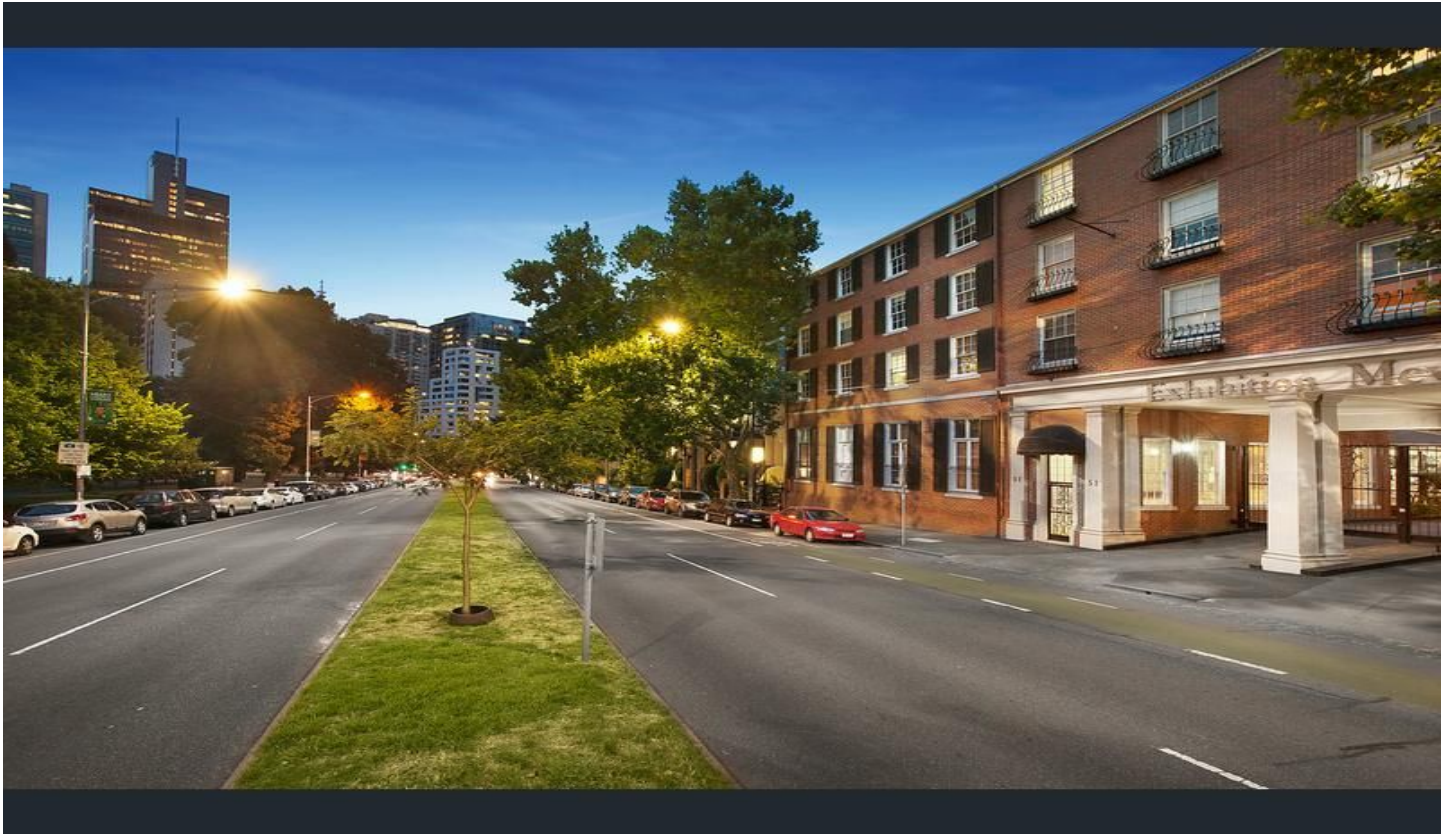

INNER REAL

226/51 Rathdowne Street Carlton VIC

1 1

Located on the second floor of the immaculate "Exhibition Mews" a Glamorous Carlton lifestyle awaits you in this character filled studio.

Type : Studio

View : <https://www.innerrealestate.com.au/lease/vic/inner-city/carlton/residential/studio/6138937>