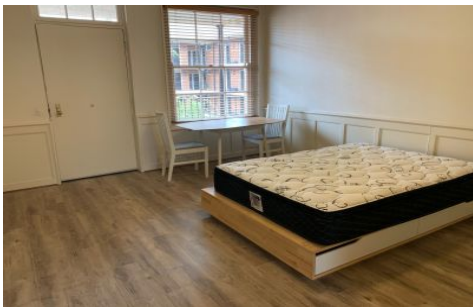

INNER REAL

226/51 Rathdowne Street Carlton VIC

1 1

Located on the second floor of the immaculate "Exhibition Mews" a Glamorous Carlton lifestyle awaits you in this character filled studio.

Type : Studio

View : <https://www.innerrealestate.com.au/lease/vic/inner-city/carlton/residential/studio/6138937>

Having undergone an extensive renovation the apartment is now being offered for lease with the following quality inclusions:

- Floorboard tiles throughout the entire apartment
- Utility room
- Brand new kitchen
- Furnished with a double bed, extendable dining table, chest of drawers, fridge, microwave, cooktop and rangehood.