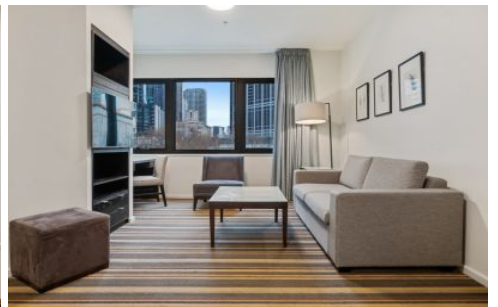

# INNER REAL ESTATE NEXTRE

**415/250 Elizabeth Street Melbourne VIC**

1 1

This exquisite apartment located at 250 Elizabeth St, Melbourne, is a true gem in the heart of the city. Boasting a prime location, this property offers the perfect blend of luxury, convenience, and contemporary living providing a peaceful retreat from the city hustle and bustle. Located in the heart of Melbourne, you'll have everything you need right at your doorstep including breathtaking views of the city skyline. From world-class dining and shopping options to renowned cultural attractions and entertainment venues, this property offers the ultimate urban lifestyle.

- Generously sized bedroom with queen bed
- Luxurious bathroom with shower over bath
- Kitchen features top-of-the-line appliances, ample storage space, and gas stove
- Open-plan layout adjoining living and dining area perfect for hosting intimate dinner parties or enjoying casual family meals.