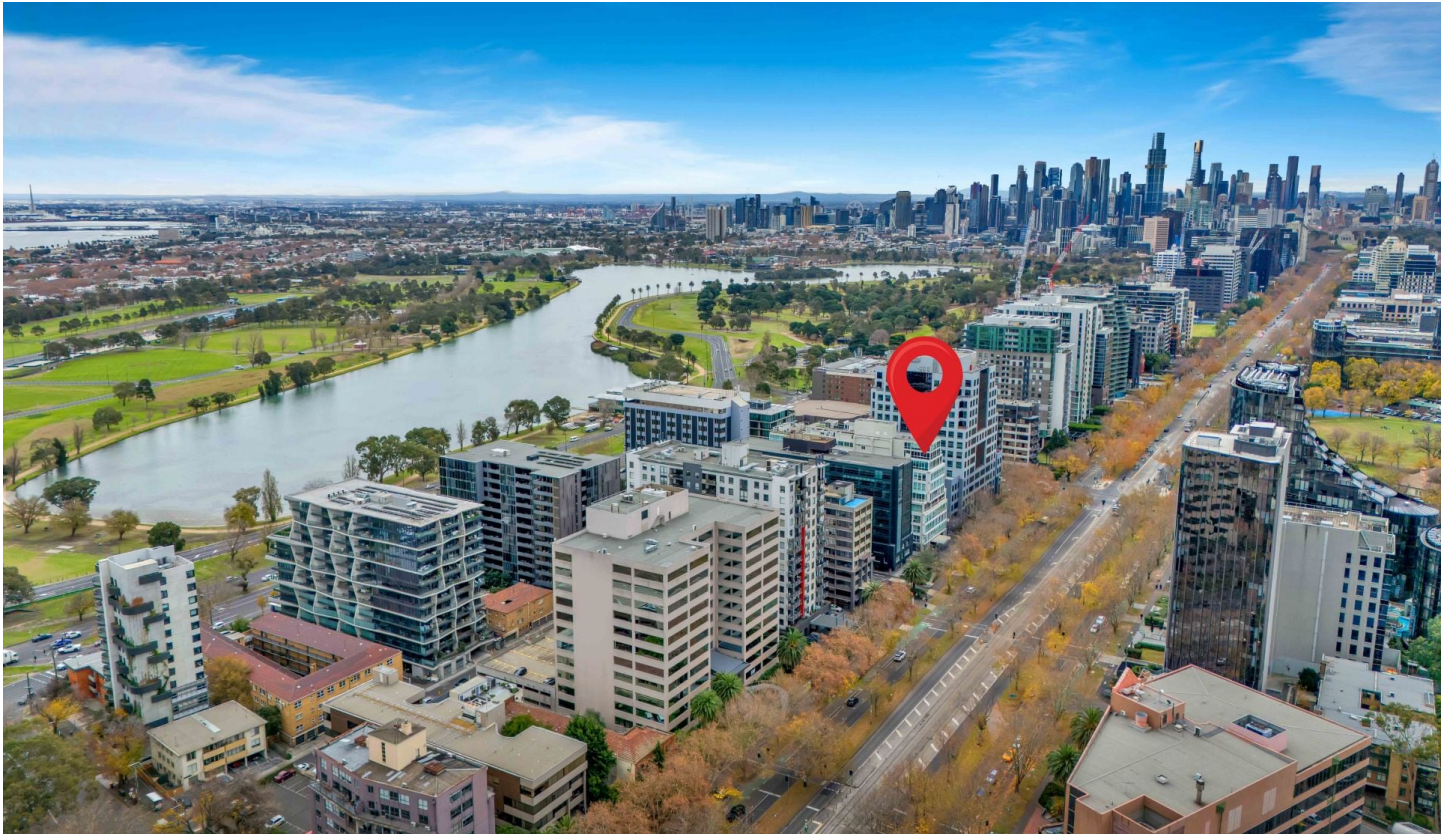

# INNER REAL

310/604 St Kilda Road Melbourne VIC

1  1  1 

**\* Utilities Included\***

Here is your opportunity to live in a luxurious building along the prestigious St Kilda Road.

1-bed, 1-bath PLUS a carpark!

- Spacious bedroom
- One secure car space
- Reverse cycle heating & cooling
- Secure Entrance
- Electricity included!

This dress-circle location is an easy tram ride to the CBD, Southbank and St Kilda. Rhapsody is also minutes to Chapel Street, Fitzroy Street, Toorak Road, Albert Park Lake, Albert Park Golf Course, Fawkner Park, the Royal