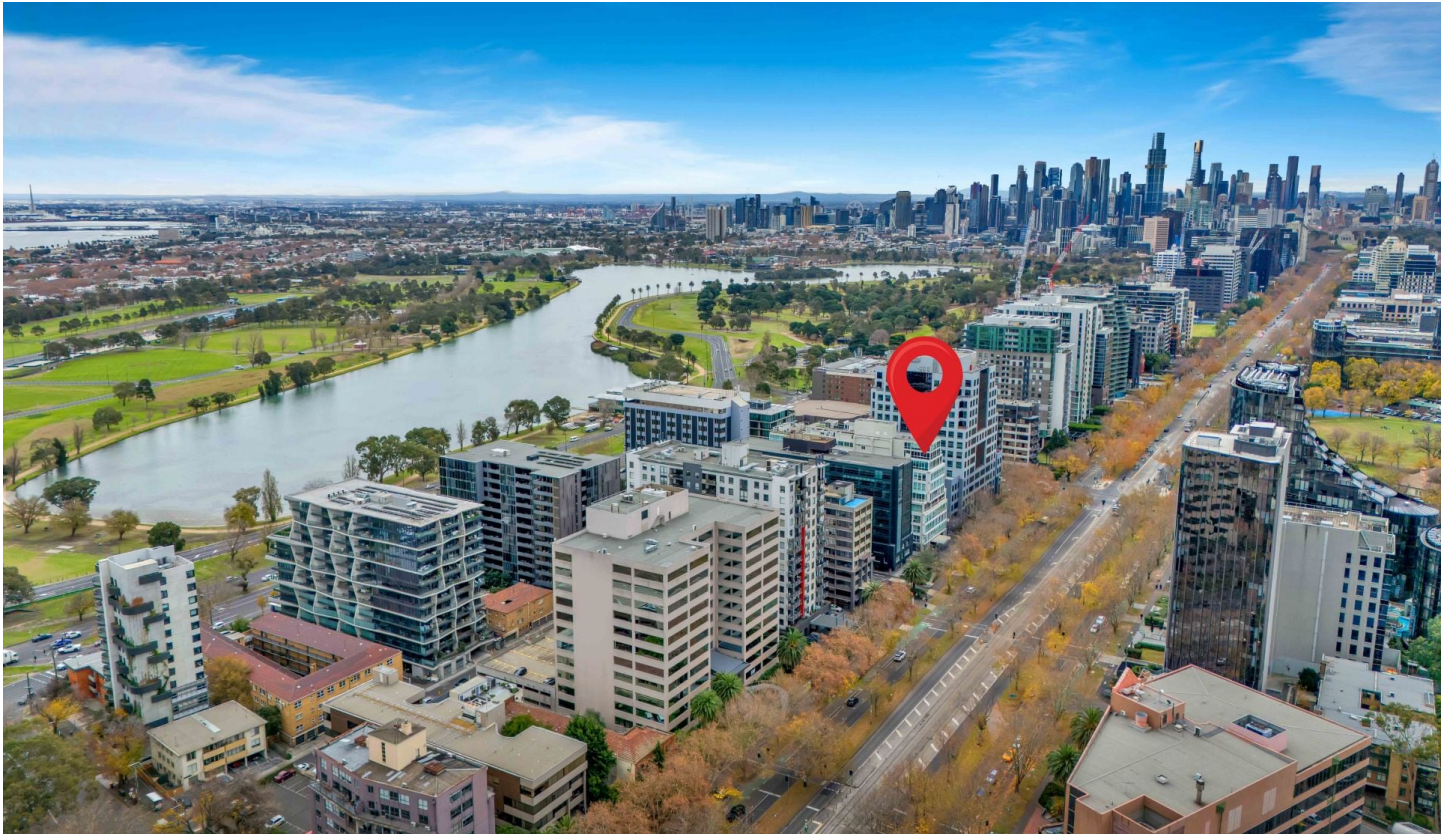

# INNER REAL

310/604 St Kilda Road Melbourne VIC

1 1 1

**\* Utilities Included\***

Here is your opportunity to live in a luxurious building along the prestigious St Kilda Road.

1-bed, 1-bath PLUS a carpark!

- Spacious bedroom
- One secure car space
- Reverse cycle heating & cooling
- Secure Entrance
- Electricity included!

This dress-circle location is an easy tram ride to the CBD, Southbank and St Kilda. Rhapsody is also minutes to Chapel Street, Fitzroy Street, Toorak Road, Albert Park Lake, Albert Park Golf Course, Fawkner Park, the Royal